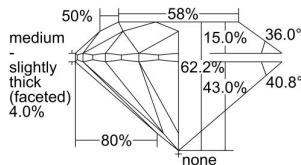

GIA®

FACSIMILE

GIA REPORT 2398739381

Verify this report at GIA.edu

GIA NATURAL DIAMOND DOSSIER®

August 20, 2021
GIA Report Number 2398739381
Shape and Cutting Style ..... Round Brilliant
Measurements ..... 5.11 - 5.14 x 3.19 mm

GRADING RESULTS

Carat Weight ..... 0.52 carat
Color Grade ..... D
Clarity Grade VS2
Cut Grade ..... Excellent

ADDITIONAL GRADING INFORMATION

Polish ..... Very Good
Symmetry ..... Excellent
Fluorescence ..... Very Strong Blue
Clarity Characteristics ..... Crystal, Cloud
Inscription(s): GIA 2398739381

PROPORTIONS

Profile to actual proportions

GRADING SCALES

GIA COLOR SCALE

COLORESS	D
	E
	F
	G
	H
	I
	J
NEAR COLORESS	K
	L
FANIT	M
	N
	O
	P
VERY LIGHT	Q
	R
	S
	T
	U
	V
	W
	X
	Y
LIGHT	Z

GIA CLARITY SCALE

VERY VERY SLIGHTLY INCLUDED	FLAWLESS
	INTERNALLY FLAWLESS
VERY SLIGHTLY INCLUDED	VVS₁
	VVS₂
SLIGHTLY INCLUDED	VS₁
	VS₂
INCLUDED	SI₁
	SI₂
	I₁
	I₂
	I₃

GIA CUT SCALE

EXCELLENT
VERY GOOD
GOOD
FAIR
POOR