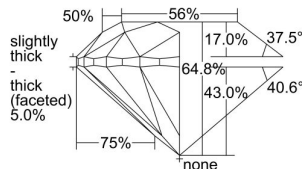

GIA®

FACSIMILE

GIA REPORT 1429835135

Verify this report at gia.edu

GIA NATURAL DIAMOND DOSSIER®

March 31, 2022
GIA Report Number 1429835135
Shape and Cutting Style ..... Round Brilliant
Measurements ..... 4.90 - 4.95 x 3.19 mm

GRADING RESULTS

Carat Weight ..... 0.50 carat
Color Grade ..... D
Clarity Grade S11
Cut Grade ..... Very Good

ADDITIONAL GRADING INFORMATION

Polish ..... Excellent
Symmetry ..... Good
Fluorescence ..... Faint
Clarity Characteristics..... Crystal, Indented Natural
Inscription(s): GIA 1429835135

PROPORTIONS

Profile to actual proportions

GRADING SCALES

GIA COLOR SCALE	GIA CLARITY SCALE	GIA CUT SCALE	
D	FLAWLESS	EXCELLENT	
E	INTERNALLY FLAWLESS		
F		VVS₁	VERY GOOD
G	VVS₂		
H	VS₁	GOOD	
I	VS₂		
J	S1₁	FAIR	
K	S1₂		
L	I₁	POOR	
M	I₂		
N	I₃		
O			
P			
Q			
R			
S			
T			
U			
V			
W			
X			
Y			
Z