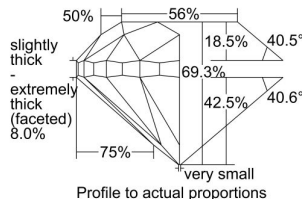

GIA®

FACSIMILE

GIA REPORT 2256833971

Verify this report at gia.edu

GIA DIAMOND DOSSIER®

May 22, 2017
GIA Report Number 2256833971
Shape and Cutting Style ..... Round Brilliant
Measurements ..... 4.02 - 4.07 x 2.80 mm

GRADING RESULTS

Carat Weight ..... 0.31 carat
Color Grade ..... G
Clarity Grade SI2
Cut Grade ..... Fair

ADDITIONAL GRADING INFORMATION

Polish ..... Very Good
Symmetry ..... Very Good
Fluorescence ..... None
Clarity Characteristics ..... Cloud, Crystal
Inscription(s): GIA 2256833971

PROPORTIONS

GRADING SCALES

GIA COLOR SCALE

COLORED	D
	E
	F
	G
	H
	I
	J
NEAR COLORLESS	K
	L
	M
Faint	N
	O
	P
	R
	S
	T
	U
	V
	W
	X
	Y
Light	Z

GIA CLARITY SCALE

FLAWLESS	VERY VERY SLIGHTLY INCLUDED	VVS₁	VVS₂	VS₁	VS₂	SI₁	SI₂	I₁	I₂	I₃	
											INTERNAL FLAWLESS

GIA CUT SCALE

EXCELLENT
VERY GOOD
GOOD
FAIR
POOR